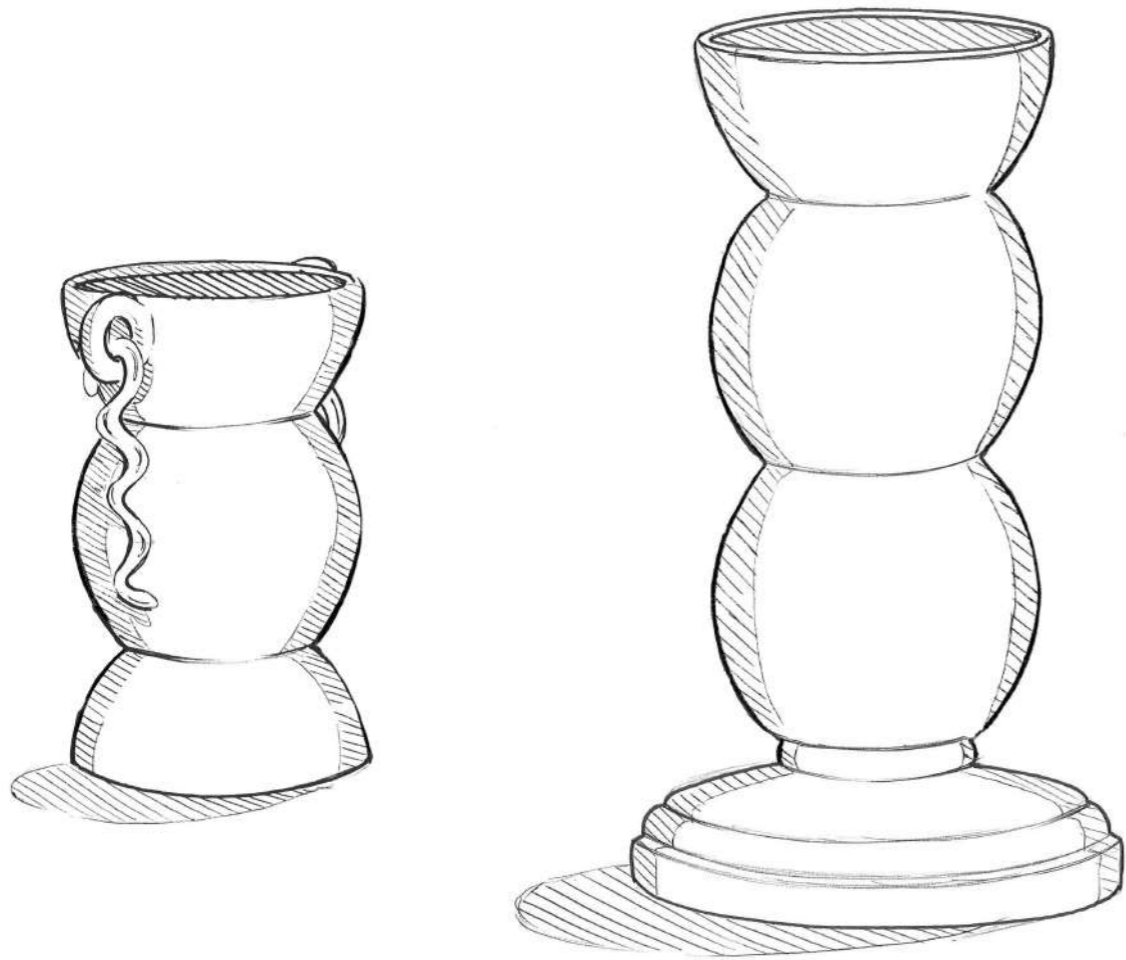

## WALL VASE

A protective vase for our home to ensure greater strength and barrier to the walls that welcome us.

Symbols such as the heart (spirituality and strength) the stars (energy and eternity) the moon (femininity and survival) strengthen this concept.

# TOTEM VASE

Column and vase inspired by the  
Babylonian goddess Tiāmat.

Goddess of the genesis and mother of  
everything, she has in her hand the two  
snakes that symbolize the Earth and the  
Skies: their union is what gives the  
strength to nature to grow and proliferate  
and so, thanks to them, will your plants.

## ANCIENT SHELL VASE

The shell symbolizes salvation and new life, purification after sin, rebirth. We have enriched this vase, where flowers or light can be reborn, with further symbols such as the hand (strength and trust) the clouds (change and growth) the snake (immortality) to ensure a flourishing path to what we will entrust to it.