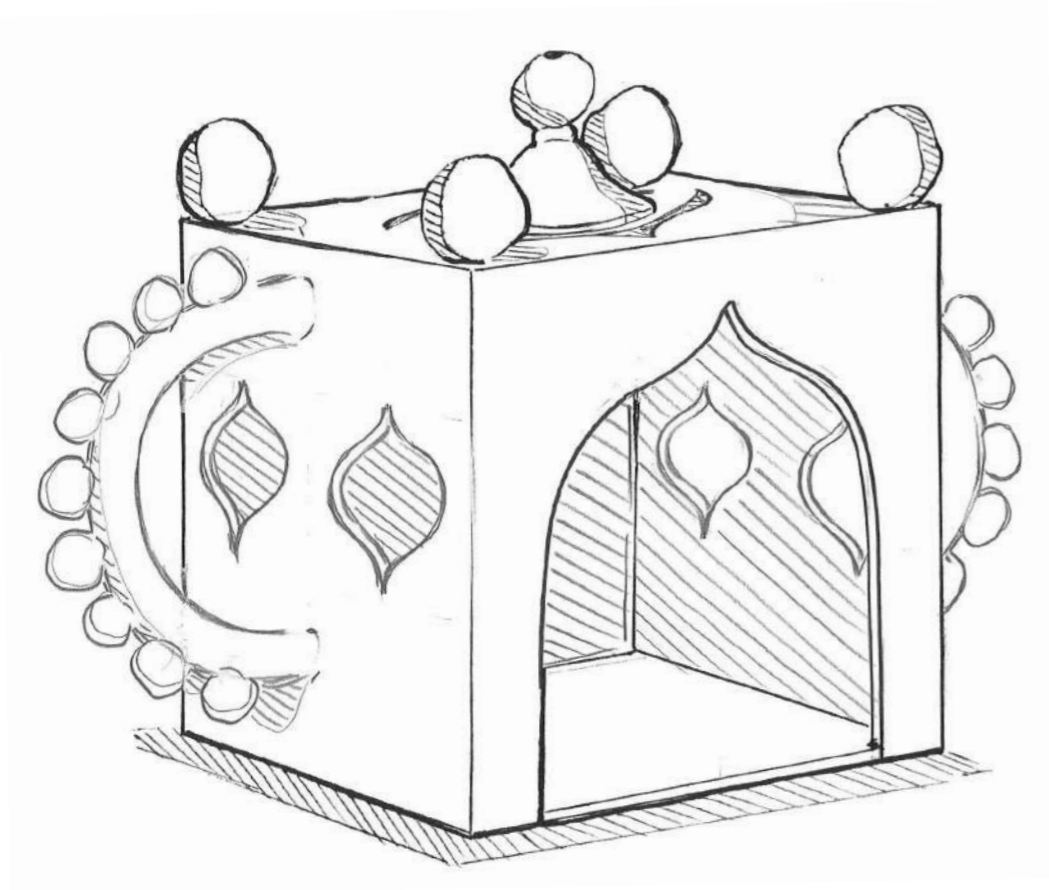

## WALL VASE

A protective vase for our home to ensure greater strength and barrier to the walls that welcome us.

Symbols such as the heart (spirituality and strength) the stars (energy and eternity) the moon (femininity and survival) strengthen this concept.

# LANTERN LARGE TEMPLE

In all civilizations, light passes from a physical phenomenon to a symbol. The primary connection is cosmological: the entry of light marks the absolute incipit of creation in its being and existing. And so we have been paying homage to it for millennia, from the ancient Egyptians to the Greeks to the Oriental Religions, light has always been at the center of every cult. With this personal candle holder Temple we reconnect to it by giving light temporary asylum and homage in the nights of darkness.

## LANTERN SMALL TEMPLE

Light is a guide, a beginning, a point of arrival. Welcoming the light means seeking or confirming ourselves and our path. With this small temple in her honor we pay homage to her by hosting her from time to time.

## ANCIENT SHELL VASE

The shell symbolizes salvation and new life, purification after sin, rebirth. We have enriched this vase, where flowers or light can be reborn, with further symbols such as the hand (strength and trust) the clouds (change and growth) the snake (immortality) to ensure a flourishing path to what we will entrust to it.